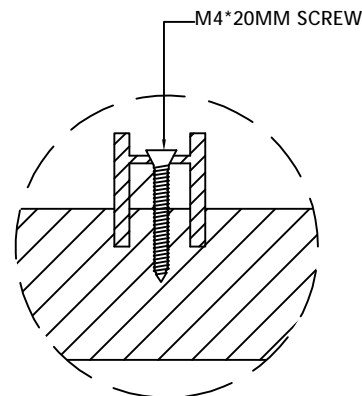

系列名称: 户外  
SERIES NAME

产品名称: 户外格栅  
PRODUCT

产品型号: WS12-4520  
MODEL

规格: 5800/2900\*400\*30  
SIZE

设计:  
DEVISER

制图: 叶军华  
DRAW BY

审核:  
AUDITING

生效日期: 2021-09-4  
APPROVED DATE

修改次数:  
AMEND NO

版本号: A  
EDITION NO

备注:  
REMARK:

PARTS LIST			
ITEM	QTY	REFERENCE	DESCRIPTION
1	10	P5-1	2900*20*32MM BAMBOO STRIPS
2	7	P5-2	BACKER
3	70		SCREWS *10NOS./BACKER

TOP VIEW  
SCALE:1:14

FRONT VIEW  
SCALE:1:14

SIDE VIEW  
SCALE:1:14

DETAIL 'A'

DETAIL 'B'  
SCALE:1:1

DETAIL 'C'  
SCALE:1:4

**GREEZU** 赣州森泰竹木有限公司  
Ganzhou Sentai Bamboo&Wood Co., Ltd

系列名称: 户外  
SERIES NAME  
产品名称: 户外格栅  
PRODUCT

产品型号: WS20-2032  
MODEL  
规格: 2900\*400\*42  
SIZE