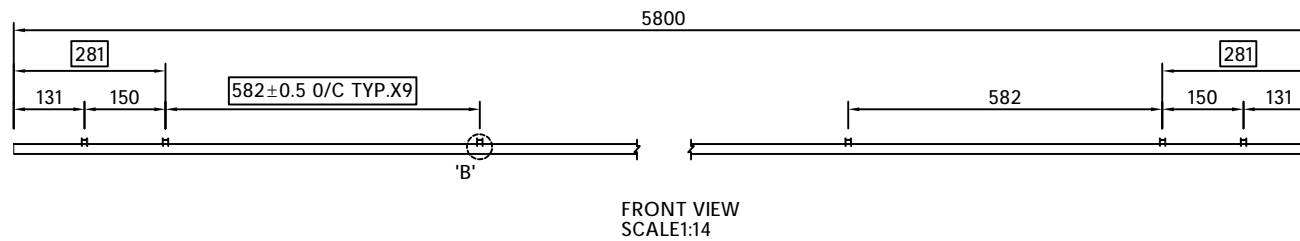

PARTS LIST			
ITEM	QTY	REFERENCE	DESCRIPTION
1	5	P3-1	5800*68*20MM BAMBOO STRIPS
2	12	P3-2	BACKER
3	120		SCREWS *10NOS./BACKER

GREEZU 赣州森泰竹木有限公司
Ganzhou Sentai Bamboo&Wood Co., Ltd

系列名称: 户外
SERIES NAME

产品名称: 户外格栅
PRODUCT

产品型号: WS12-6820
MODEL

规格: 5800*400*30
SIZE

设计:
DEVISER

制图: 叶军华
DRAW BY

审核:
AUDITING

生效日期: 2021-09-4
APPROVED DATE

修改次数:
AMEND NO

版本号: A
EDITION NO

备注:
REMARK: