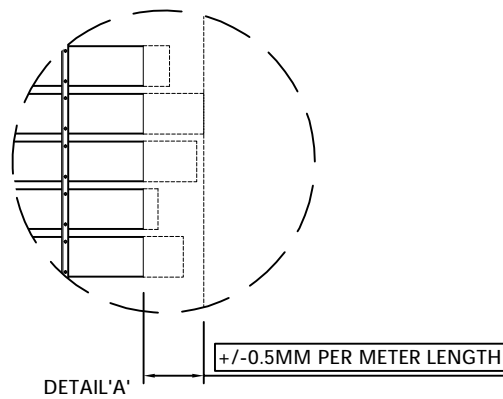

PARTS LIST			
ITEM	QTY	REFERENCE	DESCRIPTION
1	5	P3-1	5800*68*20MM BAMBOO STRIPS
2	12	P3-2	BACKER
3	120		SCREWS *10NOS./BACKER

GREEZU 赣州森泰竹木有限公司
Ganzhou Sentai Bamboo&Wood Co., Ltd

系列名称: 户外
SERIES NAME

产品名称: 户外格栅
PRODUCT

产品型号: WS12-6820
MODEL

规格: 5800*400*30
SIZE

设计:
DEVISER

制图: 叶军华
DRAW BY

审核:
AUDITING

生效日期: 2021-09-4
APPROVED DATE

修改次数:
AMEND NO

版本号: A
EDITION NO

备注:
REMARK: