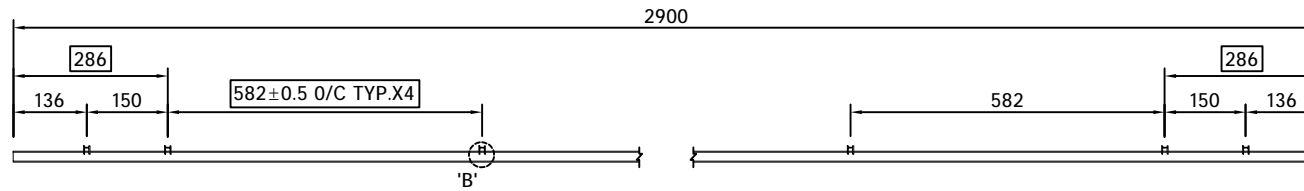

产品型号: WS12-4520
MODEL

规格: 5800/2900*400*30
SIZE

设计:
DEVISER

制图: 叶军华
DRAW BY

审核:
AUDITING

生效日期: 2021-09-4
APPROVED DATE

修改次数:
AMEND NO

版本号: A
EDITION NO

系列名称: 户外
SERIES NAME

产品名称: 户外格栅
PRODUCT

产品型号: WS12-4520
MODEL

规格: 5800/2900*400*30
SIZE

设计:
DEVISER

制图: 叶军华
DRAW BY

审核:
AUDITING

生效日期: 2021-09-4
APPROVED DATE

修改次数:
AMEND NO

版本号: A
EDITION NO

备注:
REMARK:

PARTS LIST			
ITEM	QTY	REFERENCE	DESCRIPTION
1	5	P3-1	2900*68*20MM BAMBOO STRIPS
2	7	P3-2	BACKER
3	70		SCREWS *10NOS./BACKER

TOP VIEW
SCALE:1:14

FRONT VIEW
SCALE:1:14

SIDE VIEW
SCALE:1:14

DETAIL 'A'
+/-0.5MM PER METER LENGTH

DETAIL 'B'
SCALE:1:1

DETAIL 'C'
SCALE:1:4

GREEZU 赣州森泰竹木有限公司
Ganzhou Sentai Bamboo&Wood Co., Ltd

系列名称: 户外
SERIES NAME
产品名称: 户外格栅
PRODUCT

产品型号: WS12-6820
MODEL
规格: 2900*400*30
SIZE