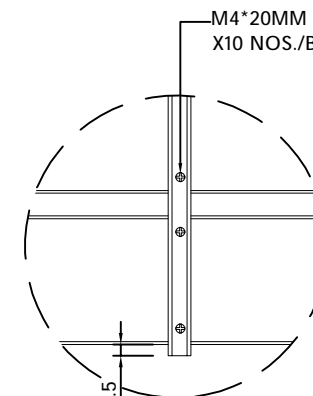

系列名称: 户外
SERIES NAME

产品名称: 户外格栅
PRODUCT

产品型号: WS12-4520
MODEL

规格: 5800/2900*400*30
SIZE

设计:
DEVISER

制图: 叶军华
DRAW BY

审核:
AUDITING

生效日期: 2021-09-4
APPROVED DATE

修改次数:
AMEND NO

版本号: A
EDITION NO

备注:
REMARK:

PARTS LIST			
ITEM	QTY	REFERENCE	DESCRIPTION
1	5	P3-1	2900*68*20MM BAMBOO STRIPS
2	7	P3-2	BACKER
3	70		SCREWS *10NOS./BACKER

TOP VIEW
SCALE:1:14

FRONT VIEW
SCALE:1:14

SIDE VIEW
SCALE:1:14

DETAIL 'A'
+/-0.5MM PER METER LENGTH

DETAIL 'B'
SCALE:1:1

DETAIL 'C'
SCALE:1:4

GREEZU 赣州森泰竹木有限公司
Ganzhou Sentai Bamboo&Wood Co., Ltd

系列名称: 户外
SERIES NAME
产品名称: 户外格栅
PRODUCT

产品型号: WS12-6820
MODEL
规格: 2900*400*30
SIZE