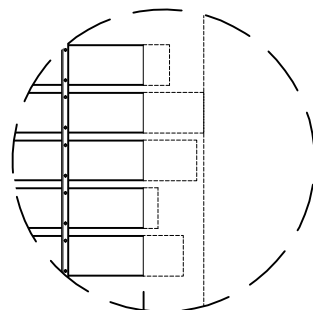

系列名称: 户外
SERIES NAME

产品名称: 户外格栅
PRODUCT

产品型号: WS12-4520
MODEL

规格: 5800/2900*400*30
SIZE

设计:
DEVISER

制图: 叶军华
DRAW BY

审核:
AUDITING

生效日期: 2021-09-4
APPROVED DATE

修改次数:
AMEND NO

版本号: A
EDITION NO

备注:
REMARK:

PARTS LIST			
ITEM	QTY	REFERENCE	DESCRIPTION
1	5	P3-1	2900*68*20MM BAMBOO STRIPS
2	7	P3-2	BACKER
3	70		SCREWS *10NOS./BACKER

TOP VIEW
SCALE:1:14

FRONT VIEW
SCALE:1:14

SIDE VIEW
SCALE:1:14

DETAIL 'A'
+/-0.5MM PER METER LENGTH

DETAIL 'B'
SCALE:1:1

DETAIL 'C'
SCALE:1:4

GREEZU 赣州森泰竹木有限公司
Ganzhou Sentai Bamboo&Wood Co., Ltd

系列名称: 户外
SERIES NAME
产品名称: 户外格栅
PRODUCT

产品型号: WS12-6820
MODEL
规格: 2900*400*30
SIZE