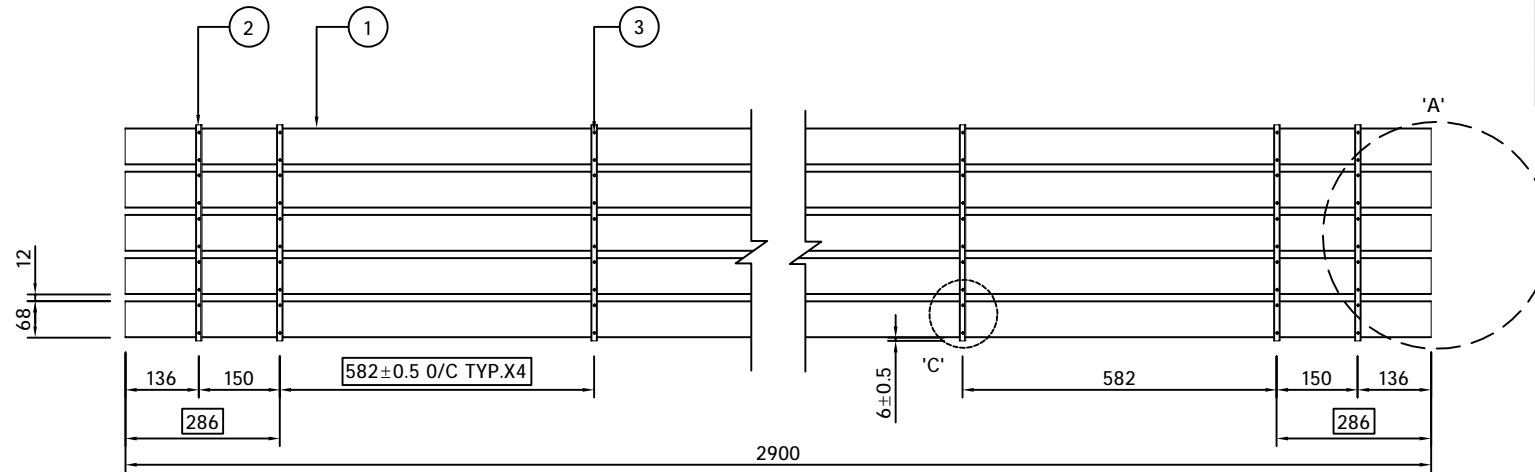

PARTS LIST			
ITEM	QTY	REFERENCE	DESCRIPTION
1	5	P3-1	2900*68*20MM BAMBOO STRIPS
2	7	P3-2	BACKER
3	70		SCREWS *10NOS./BACKER

TOP VIEW
SCALE:1:14