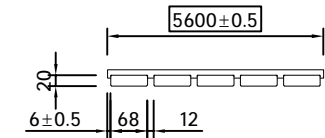

系列名称: 户外
SERIES NAME

产品名称: 户外格栅
PRODUCT

产品型号: WS12-4520
MODEL

规格: 5800/2900*400*30
SIZE

设计:
DEVISER

制图: 叶军华
DRAW BY

审核:
AUDITING

生效日期: 2021-09-4
APPROVED DATE

修改次数:
AMEND NO

版本号: A
EDITION NO

备注:
REMARK:

PARTS LIST			
ITEM	QTY	REFERENCE	DESCRIPTION
1	5	P3-1	2900*68*20MM BAMBOO STRIPS
2	7	P3-2	BACKER
3	70		SCREWS *10NOS./BACKER

TOP VIEW
SCALE:1:14

FRONT VIEW
SCALE:1:14

SIDE VIEW
SCALE:1:14

DETAIL 'A'
+/-0.5MM PER METER LENGTH

DETAIL 'B'
SCALE:1:1

DETAIL 'C'
SCALE:1:4

GREEZU 赣州森泰竹木有限公司
Ganzhou Sentai Bamboo&Wood Co., Ltd

系列名称: 户外
SERIES NAME
产品名称: 户外格栅
PRODUCT

产品型号: WS12-6820
MODEL
规格: 2900*400*30
SIZE