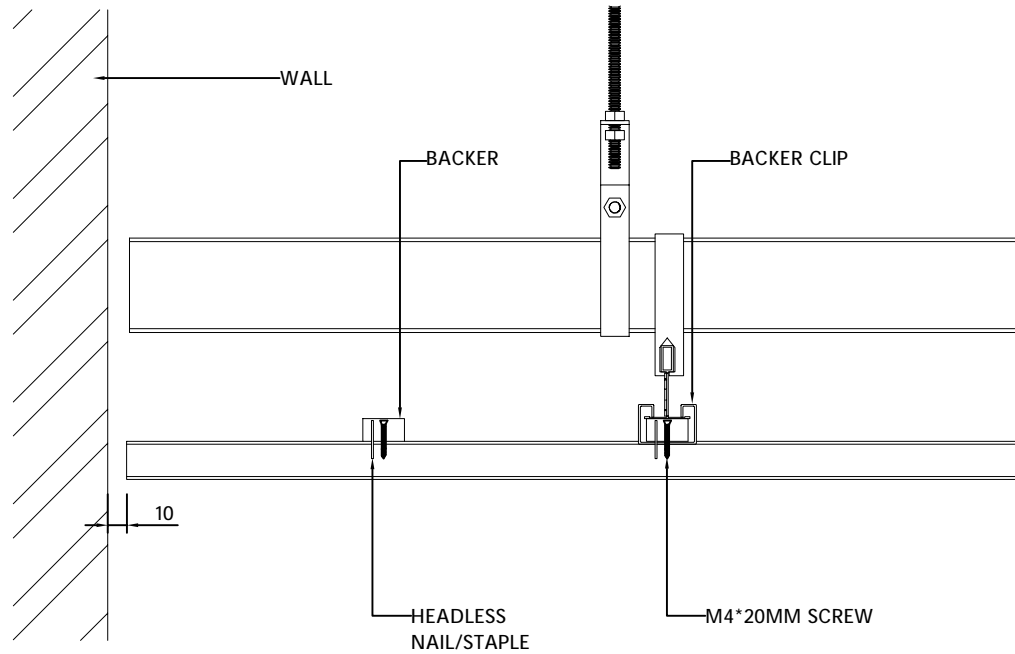

SCALE1:16

INSTALLATION GAP:  
10MM FOR 2900MM LENGTH  
20MM FOR 5800MM LENGTH

INSTALLATION  
SCALE1:4

**GREEZU 赣州森泰竹木有限公司**  
Ganzhou Sentai Bamboo&Wood Co., Ltd

系列名称: 户外  
SERIES NAME

产品名称: 户外格栅  
PRODUCT