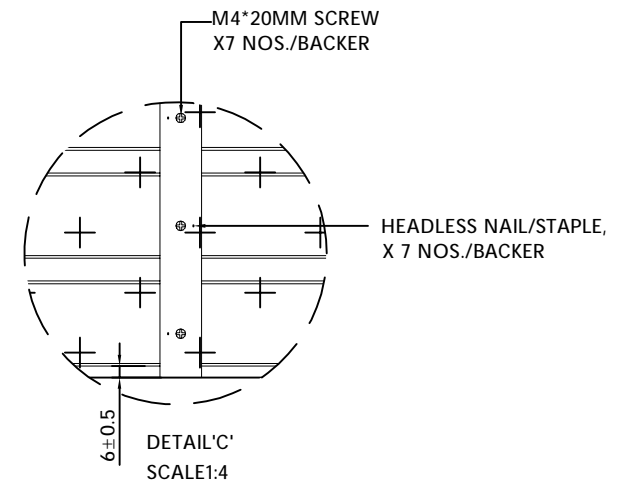

产品型号: WC12-4520G/P
MODEL
规格: 2900*45*20
SIZE

设计:
DEVISER
制图: 叶军华
DRAW BY

审核:
AUDITING
生效日期: 2021-09-4
APPROVED DATE

修改次数:
AMEND NO
版本号: A
EDITION NO

备注:
REMARK:

PARTS LIST			
ITEM	QTY	REFERENCE	DESCRIPTION
1	7	P1-1	5800*45*20MM BAMBOO STRIPS
2	12	P1-2	BACKER
3	1		ACOUSTIC LAYER
4	84		SCREWS *7NOS./BACKER

TOP VIEW
SCALE:1:14

FRONT VIEW
SCALE:1:14

SIDE VIEW
SCALE:1:14

DETAIL 'A'

+/-0.5MM PER METER LENGTH

DETAIL 'B'
SCALE:1:1

DETAIL 'C'
SCALE:1:4

GREEZU 赣州森泰竹木有限公司
Ganzhou Sentai Bamboo&Wood Co., Ltd

系列名称: 户外
SERIES NAME

产品名称: 户外格栅
PRODUCT

产品型号: WC12-4520G/P
MODEL

规格: 5800*400*25
SIZE

设计:
DEVISER

制图: 叶军华
DRAW BY

审核:
AUDITING

生效日期: 2021-09-4
APPROVED DATE