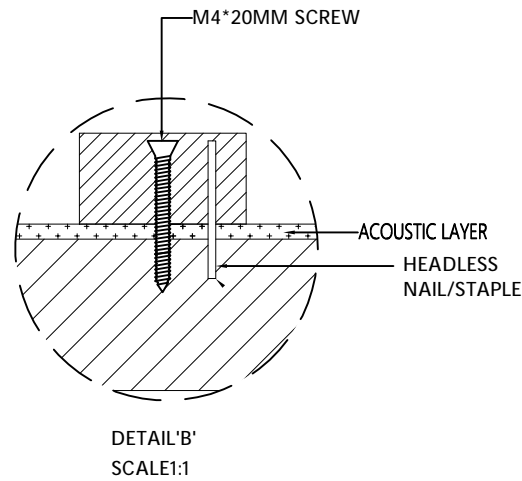

产品型号: WC12-4520G/P
MODEL
规格: 2900*45*20
SIZE

设计:
DEVISER
制图: 叶军华
DRAW BY

审核:
AUDITING
生效日期: 2021-09-4
APPROVED DATE

修改次数:
AMEND NO
版本号: A
EDITION NO

备注:
REMARK:

PARTS LIST			
ITEM	QTY	REFERENCE	DESCRIPTION
1	7	P1-1	5800*45*20MM BAMBOO STRIPS
2	12	P1-2	BACKER
3	1		ACOUSTIC LAYER
4	84		SCREWS *7NOS./BACKER

TOP VIEW
SCALE:1:14

FRONT VIEW
SCALE:1:14

SIDE VIEW
SCALE:1:14

DETAIL 'A'

+/-0.5MM PER METER LENGTH

DETAIL 'B'
SCALE:1:1

DETAIL 'C'
SCALE:1:4

GREEZU 赣州森泰竹木有限公司
Ganzhou Sentai Bamboo&Wood Co., Ltd

系列名称: 户外
SERIES NAME

产品名称: 户外格栅
PRODUCT

产品型号: WC12-4520G/P
MODEL

规格: 5800*400*25
SIZE

设计:
DEVISER

制图: 叶军华
DRAW BY

审核:
AUDITING

生效日期: 2021-09-4
APPROVED DATE