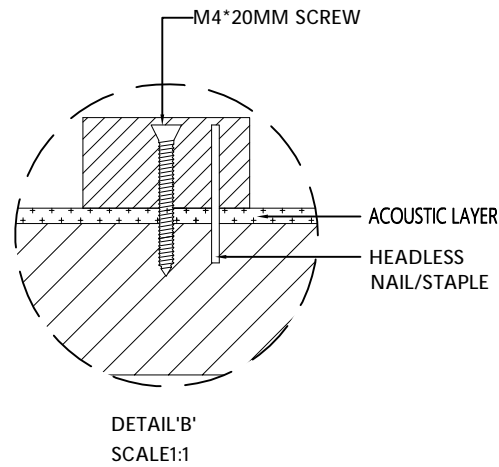

产品名称: 户外格栅
PRODUCT

产品型号: WC8-MIX20G/P
MODEL

规格: 2900*400*25
SIZE

设计:
DEVISER

制图: 叶军华
DRAW BY

审核:
AUDITING

生效日期: 2021-09-4
APPROVED DATE

修改次数:
AMEND NO

版本号: A
EDITION NO

备注:
REMARK:

| PARTS LIST | | | |
|------------|-----|-----------|----------------------------------|
| ITEM | QTY | REFERENCE | DESCRIPTION |
| 1 | 10 | P6-1 | 5800*20/45/68*20MM BAMBOO STRIPS |
| 2 | 1 | P6-2 | BACKER |
| 3 | 1 | | ACOUSTIC LAYER |
| 4 | 120 | | SCREWS *11NOS./BACKER |