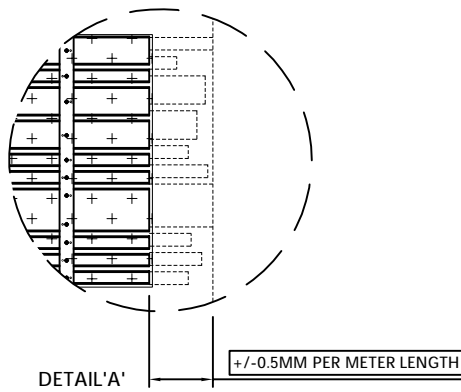

DETAIL 'B-B'
SCALE 1:3

DETAIL 'A'
SCALE 1:7

INSTALLATION FOR WALL

GREEZU 赣州森泰竹木有限公司
Ganzhou Sentai Bamboo & Wood Co., Ltd

系列名称: 户外
SERIES NAME

产品名称: 户外格栅
PRODUCT

产品型号: WC12-4520G/P
MODEL

规格: 5800/2900*400*25
SIZE

TOP VIEW
SCALE:1:14

FRONT VIEW
SCALE:1:14

SIDE VIEW
SCALE:1:14

DETAIL 'A'

DETAIL 'B'
SCALE:1:1

DETAIL 'C'
SCALE:1:4

GREEZU 赣州森泰竹木有限公司
Ganzhou Sentai Bamboo&Wood Co., Ltd

系列名称: 户外
SERIES NAME

产品名称: 户外格栅
PRODUCT

产品型号: WC8-MIX20G/P
MODEL

规格: 2900*400*25
SIZE

设计:
DEVISER

制图: 叶军华
DRAW BY

审核:
AUDITING

生效日期: 2021-09-4
APPROVED DATE

修改次数:
AMEND NO