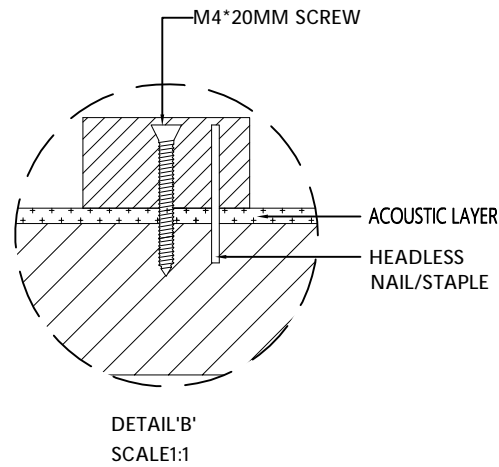

TOP VIEW
SCALE:1:14

FRONT VIEW
SCALE:1:14

SIDE VIEW
SCALE:1:14

DETAIL 'A'

DETAIL 'B'
SCALE:1:1

DETAIL 'C'
SCALE:1:4

GREEZU 赣州森泰竹木有限公司
Ganzhou Sentai Bamboo&Wood Co., Ltd

系列名称: 户外
SERIES NAME

产品名称: 户外格栅
PRODUCT

产品型号: WC8-MIX20G/P
MODEL

规格: 2900*400*25
SIZE

设计:
DEVISER

制图: 叶军华
DRAW BY

审核:
AUDITING

生效日期: 2021-09-4
APPROVED DATE

修改次数:
AMEND NO