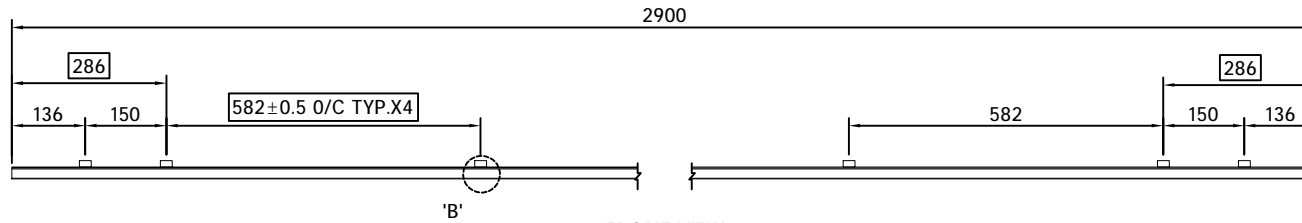

DETAIL 'B-B'
SCALE 1:3

DETAIL 'A'
SCALE 1:7

INSTALLATION FOR WALL

GREEZU 赣州森泰竹木有限公司
Ganzhou Sentai Bamboo & Wood Co., Ltd

系列名称: 户外
SERIES NAME

产品名称: 户外格栅
PRODUCT

产品型号: WC12-4520G/P
MODEL

规格: 5800/2900*400*25
SIZE

TOP VIEW
SCALE:1:14

FRONT VIEW
SCALE:1:14

SIDE VIEW
SCALE:1:14

DETAIL 'A'

DETAIL 'B'
SCALE:1:1

DETAIL 'C'
SCALE:1:4

GREEZU 赣州森泰竹木有限公司
Ganzhou Sentai Bamboo&Wood Co., Ltd

系列名称: 户外
SERIES NAME

产品名称: 户外格栅
PRODUCT

产品型号: WC8-MIX20G/P
MODEL

规格: 2900*400*25
SIZE

设计:
DEVISER

制图: 叶军华
DRAW BY

审核:
AUDITING

生效日期: 2021-09-4
APPROVED DATE

修改次数:
AMEND NO