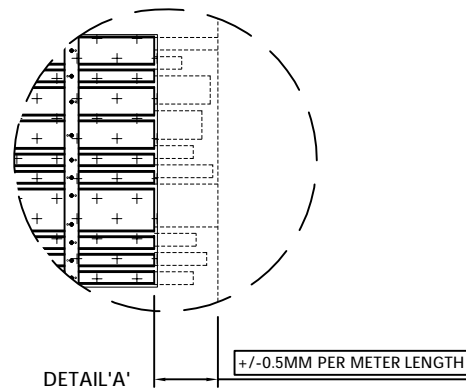

TOP VIEW
SCALE:1:14

FRONT VIEW
SCALE:1:14

SIDE VIEW
SCALE:1:14

DETAIL 'A'

DETAIL 'B'
SCALE:1:1

DETAIL 'C'
SCALE:1:4

GREEZU 赣州森泰竹木有限公司
Ganzhou Sentai Bamboo&Wood Co., Ltd

系列名称: 户外
SERIES NAME

产品名称: 户外格栅
PRODUCT

产品型号: WC8-MIX20G/P
MODEL

规格: 2900*400*25
SIZE

设计:
DEVISER

制图: 叶军华
DRAW BY

审核:
AUDITING

生效日期: 2021-09-4
APPROVED DATE

修改次数:
AMEND NO

版本号: A
EDITION NO

备注:
REMARK:

| PARTS LIST | | | |
|------------|-----|-----------|----------------------------------|
| ITEM | QTY | REFERENCE | DESCRIPTION |
| 1 | 10 | P6-1 | 5800*20/45/68*20MM BAMBOO STRIPS |
| 2 | 1 | P6-2 | BACKER |
| 3 | 1 | | ACOUSTIC LAYER |
| 4 | 120 | | SCREWS *11NOS./BACKER |