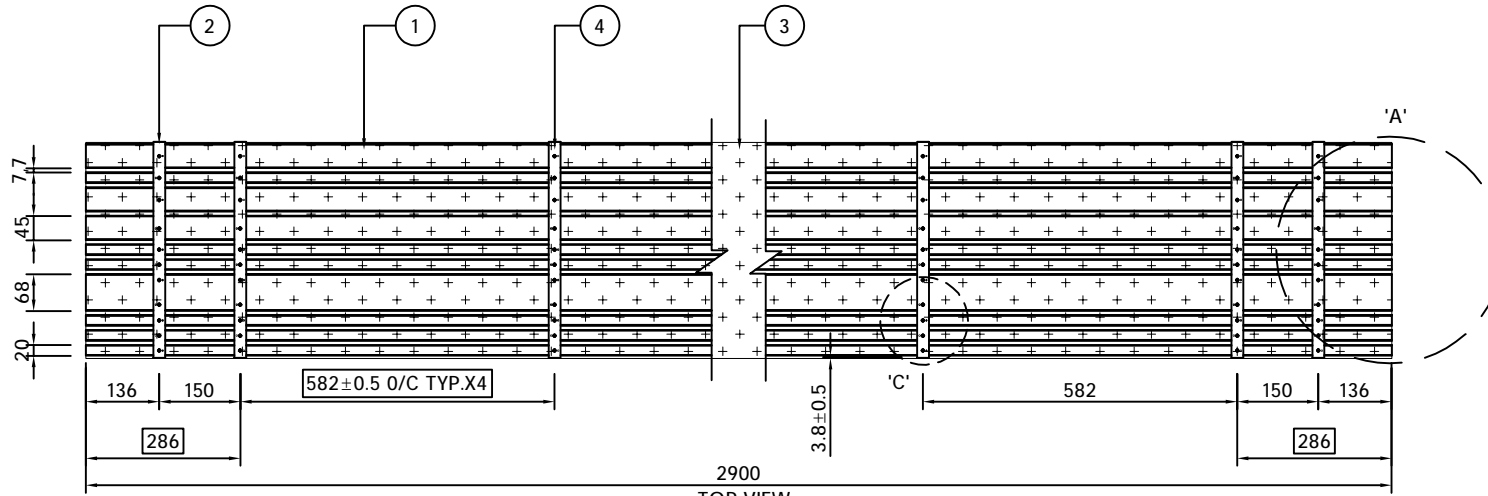

DETAIL 'B-B'
SCALE 1:3

DETAIL 'A'
SCALE 1:7

INSTALLATION FOR WALL

GREEZU 赣州森泰竹木有限公司
Ganzhou Sentai Bamboo & Wood Co., Ltd

系列名称: 户外
SERIES NAME

产品名称: 户外格栅
PRODUCT

产品型号: WC12-4520G/P
MODEL

规格: 5800/2900*400*25
SIZE

TOP VIEW
SCALE:1:14

FRONT VIEW
SCALE:1:14

SIDE VIEW
SCALE:1:14

DETAIL 'A'

DETAIL 'B'
SCALE:1:1

DETAIL 'C'
SCALE:1:4

GREEZU 赣州森泰竹木有限公司
Ganzhou Sentai Bamboo&Wood Co., Ltd

系列名称: 户外
SERIES NAME

产品名称: 户外格栅
PRODUCT

产品型号: WC8-MIX20G/P
MODEL

规格: 2900*400*25
SIZE

设计:
DEVISER

制图: 叶军华
DRAW BY

审核:
AUDITING

生效日期: 2021-09-4
APPROVED DATE

修改次数:
AMEND NO