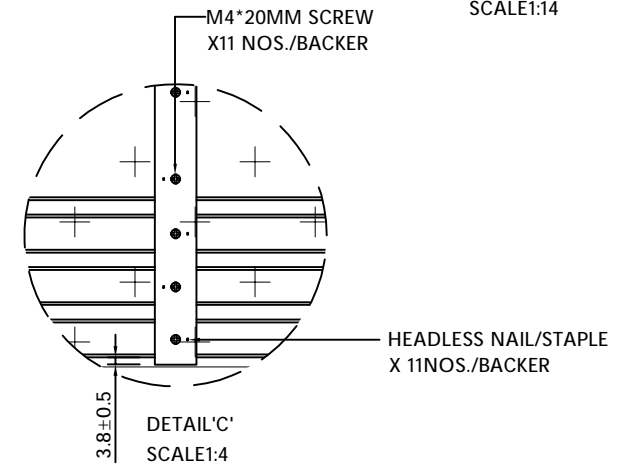

TOP VIEW
SCALE:1:14

FRONT VIEW
SCALE:1:14

SIDE VIEW
SCALE:1:14

DETAIL 'A'

DETAIL 'B'
SCALE:1:1

DETAIL 'C'
SCALE:1:4

GREEZU 赣州森泰竹木有限公司
Ganzhou Sentai Bamboo&Wood Co., Ltd

系列名称: 户外
SERIES NAME

产品名称: 户外格栅
PRODUCT

产品型号: WC8-MIX20G/P
MODEL

规格: 2900*400*25
SIZE

设计:
DEVISER

制图: 叶军华
DRAW BY

审核:
AUDITING

生效日期: 2021-09-4
APPROVED DATE

修改次数:
AMEND NO

版本号: A
EDITION NO

备注:
REMARK:

| PARTS LIST | | | |
|------------|-----|-----------|----------------------------------|
| ITEM | QTY | REFERENCE | DESCRIPTION |
| 1 | 10 | P6-1 | 5800*20/45/68*20MM BAMBOO STRIPS |
| 2 | 1 | P6-2 | BACKER |
| 3 | 1 | | ACOUSTIC LAYER |
| 4 | 120 | | SCREWS *11NOS./BACKER |