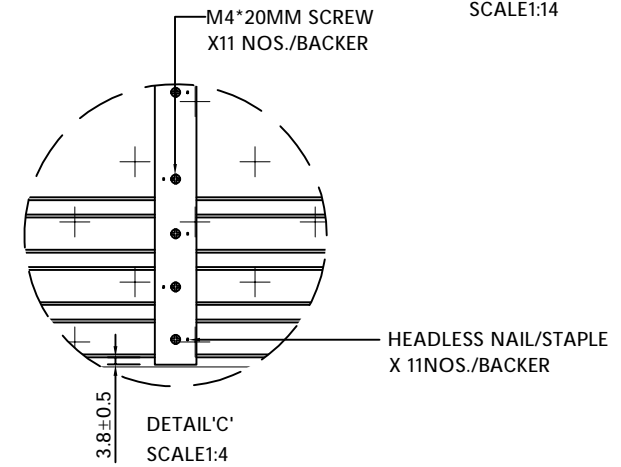

TOP VIEW
SCALE:1:14

FRONT VIEW
SCALE:1:14

SIDE VIEW
SCALE:1:14

DETAIL 'A'

DETAIL 'B'
SCALE:1:1

DETAIL 'C'
SCALE:1:4

GREEZU 赣州森泰竹木有限公司
Ganzhou Sentai Bamboo&Wood Co., Ltd

系列名称: 户外
SERIES NAME

产品名称: 户外格栅
PRODUCT

产品型号: WC8-MIX20G/P
MODEL

规格: 2900*400*25
SIZE

设计:
DEVISER

制图: 叶军华
DRAW BY

审核:
AUDITING

生效日期: 2021-09-4
APPROVED DATE

修改次数:
AMEND NO

版本号: A
EDITION NO

备注:
REMARK:

| PARTS LIST | | | |
|------------|-----|-----------|----------------------------------|
| ITEM | QTY | REFERENCE | DESCRIPTION |
| 1 | 10 | P6-1 | 5800*20/45/68*20MM BAMBOO STRIPS |
| 2 | 1 | P6-2 | BACKER |
| 3 | 1 | | ACOUSTIC LAYER |
| 4 | 120 | | SCREWS *11NOS./BACKER |