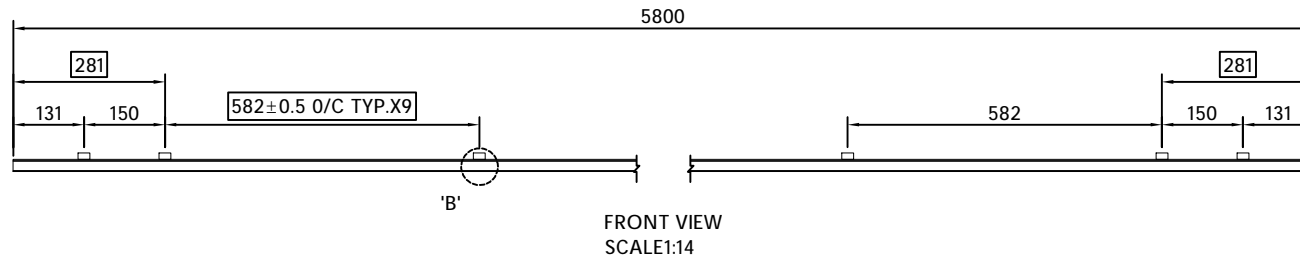

PARTS LIST			
ITEM	QTY	REFERENCE	DESCRIPTION
1	10	P6-1	5800*20/45/68*20MM BAMBOO STRIPS
2	1	P6-2	BACKER
3	1		ACOUSTIC LAYER
4	120		SCREWS *11NOS./BACKER

GREEZU 赣州森泰竹木有限公司
Ganzhou Sentai Bamboo&Wood Co., Ltd

系列名称: 户外
SERIES NAME
产品名称: 户外格栅
PRODUCT

产品型号: WC8-MIX20G/P
MODEL
规格: 5800*400*25
SIZE

设计:
DEVISER
制图: 叶军华
DRAW BY

审核:
AUDITING
生效日期: 2021-09-4
APPROVED DATE

修改次数:
AMEND NO
版本号: A
EDITION NO

备注:
REMARK: