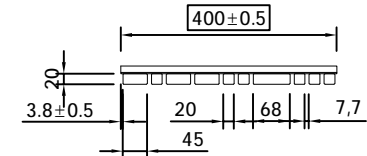

DETAIL 'B-B'
SCALE 1:3

DETAIL 'A'
SCALE 1:7

INSTALLATION FOR WALL

GREEZU 赣州森泰竹木有限公司
Ganzhou Sentai Bamboo & Wood Co., Ltd

系列名称: 户外
SERIES NAME

产品名称: 户外格栅
PRODUCT

产品型号: WC12-4520G/P
MODEL

规格: 5800/2900*400*25
SIZE

TOP VIEW
SCALE:1:14

FRONT VIEW
SCALE:1:14

SIDE VIEW
SCALE:1:14

DETAIL 'A'

DETAIL 'B'
SCALE:1:1

DETAIL 'C'
SCALE:1:4

GREEZU 赣州森泰竹木有限公司
Ganzhou Sentai Bamboo&Wood Co., Ltd

系列名称: 户外
SERIES NAME