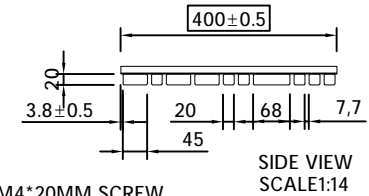

TOP VIEW
SCALE:1:14

FRONT VIEW
SCALE:1:14

SIDE VIEW
SCALE:1:14

DETAIL 'A'

DETAIL 'B'
SCALE:1:1

DETAIL 'C'
SCALE:1:4

GREEZU 赣州森泰竹木有限公司
Ganzhou Sentai Bamboo&Wood Co., Ltd

系列名称: 户外
SERIES NAME

产品名称: 户外格栅
PRODUCT

产品型号: WC8-MIX20G/P
MODEL

规格: 2900*400*25
SIZE

设计:
DEVISER

制图: 叶军华
DRAW BY

审核:
AUDITING

生效日期: 2021-09-4
APPROVED DATE

修改次数:
AMEND NO

版本号: A
EDITION NO

备注:
REMARK:

| PARTS LIST | | | |
|------------|-----|-----------|----------------------------------|
| ITEM | QTY | REFERENCE | DESCRIPTION |
| 1 | 10 | P6-1 | 5800*20/45/68*20MM BAMBOO STRIPS |
| 2 | 1 | P6-2 | BACKER |
| 3 | 1 | | ACOUSTIC LAYER |
| 4 | 120 | | SCREWS *11NOS./BACKER |